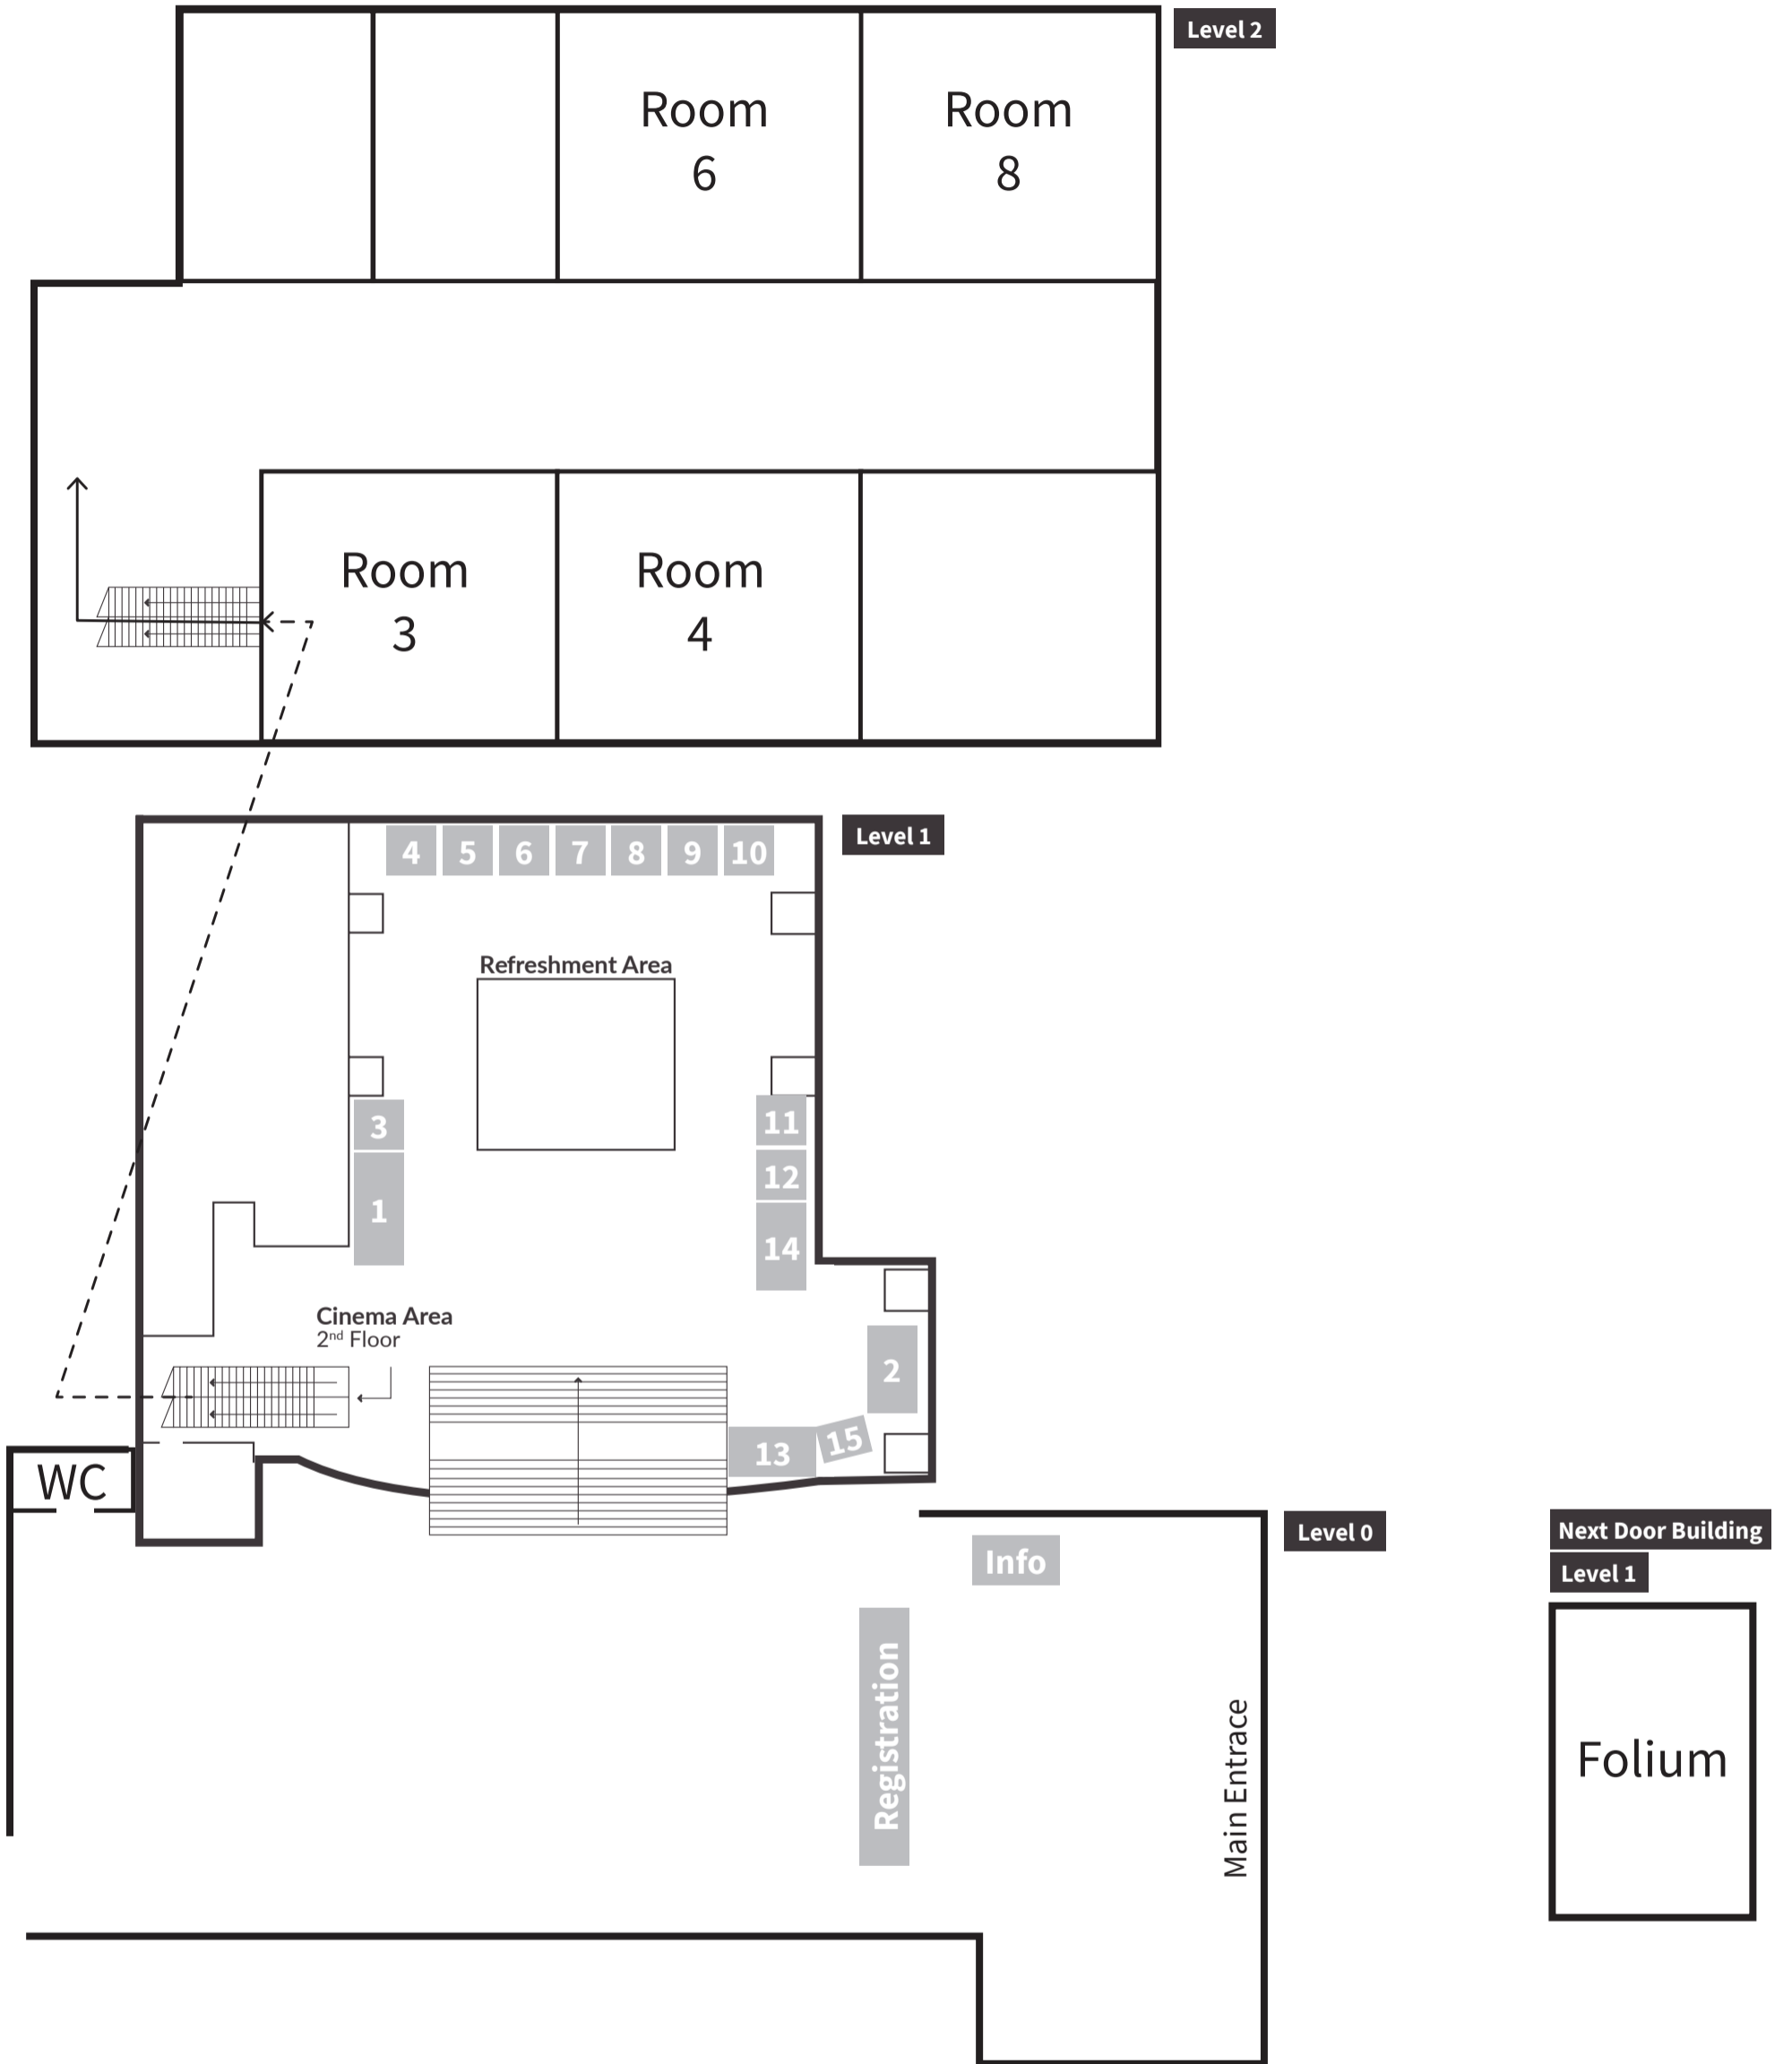

# Floor Plan

- |                         |               |
|-------------------------|---------------|
| 1 Credit Suisse         | 9 Progile     |
| 2 PostFinance           | 10 Microsoft  |
| 3 Exense                | 11 Swarm IT   |
| 4 Infometis             | 12 AppQuality |
| 5 Swiss Digital Network | 13 SwissQ     |
| 6 Swiss Testing Board   | 14 Expleo     |
| 7 adesso                | 15 Logic Flow |
| 8 Dynatrace             |               |